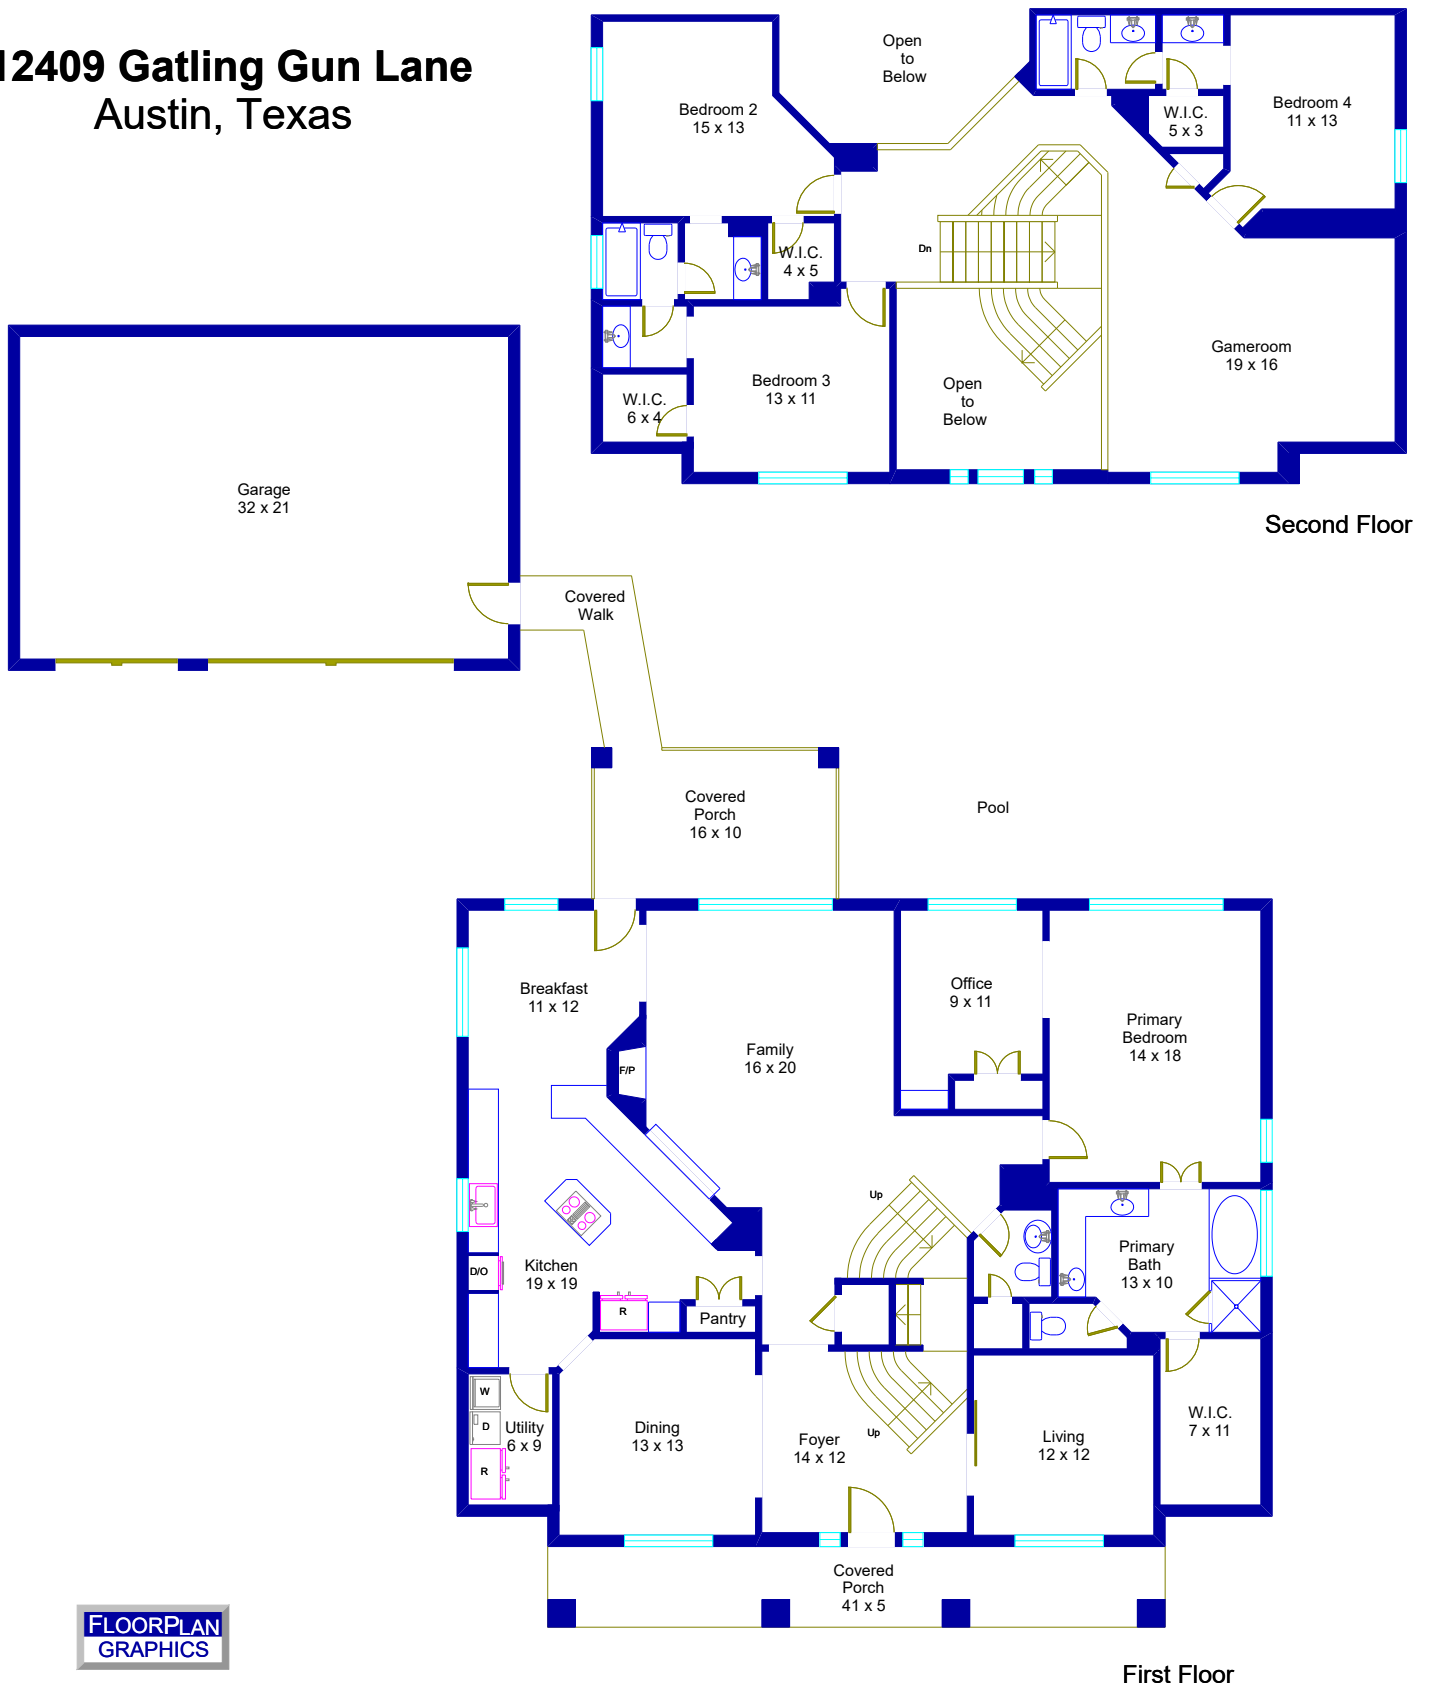

12409 Gatling Gun Lane Austin, Texas

© Floor Plan Graphics LLC 2025. This floor plan is an artistic rendering only. All dimensions are approximate. Floor Plan Graphics LLC and Moreland Properties make no representation or warranty as to this rendering's accuracy and no measurements or dimensions should be relied upon without independent verification. This floor plan and its respective square footage information and material remain the property of Floor Plan Graphics LLC.